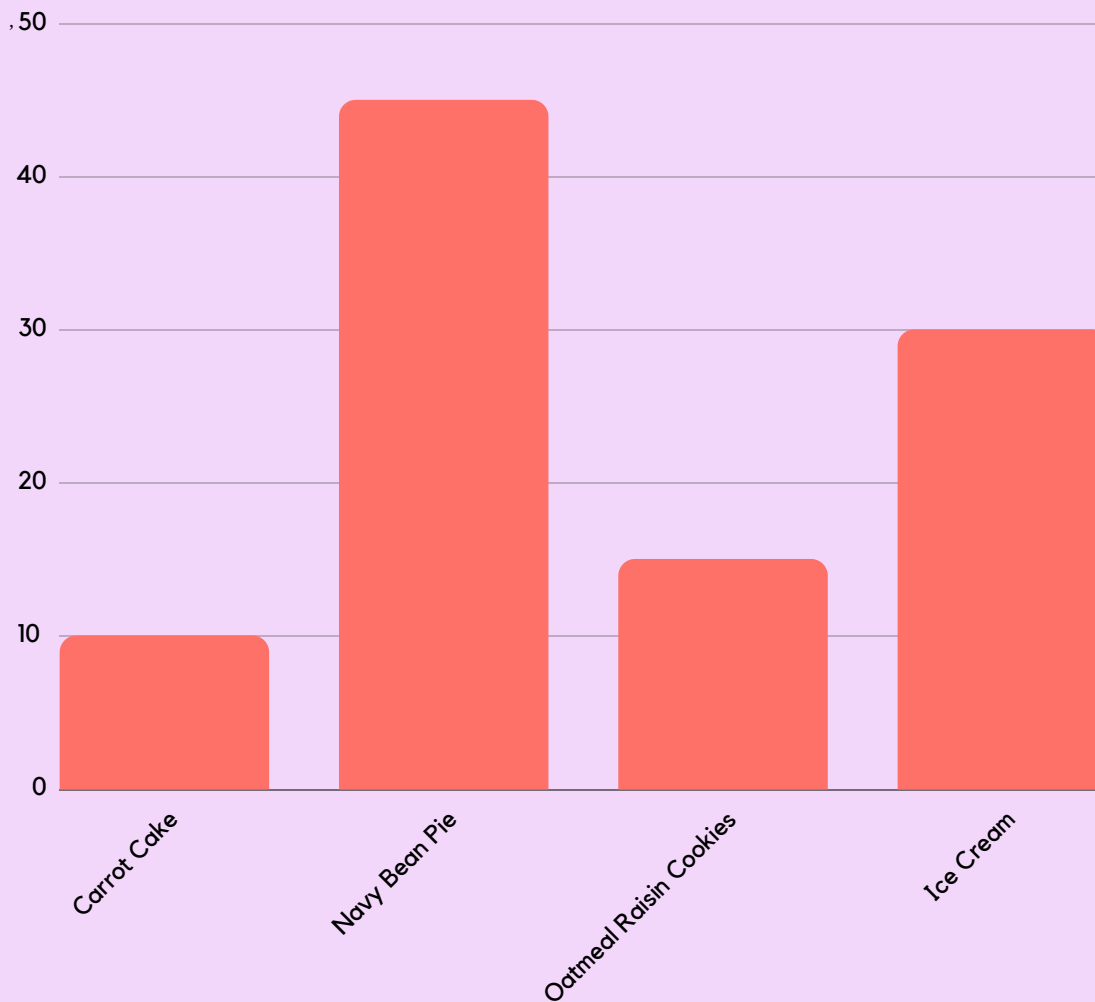

NAME:

DATE:

SHABAZZ TRIBE®

Favorite Dessert

BAR GRAPH ACTIVITY SHEET

Use this bar graph to find out some Muslims' favorite ice cream flavors.

1. Which dessert got the most votes?
2. Which dessert got the least votes?
3. How many more votes did "Navy Bean Pie" get than "Carrot Cake"?
4. How many more votes did "Ice Cream" get than "Oatmeal Raisin Cookies"?